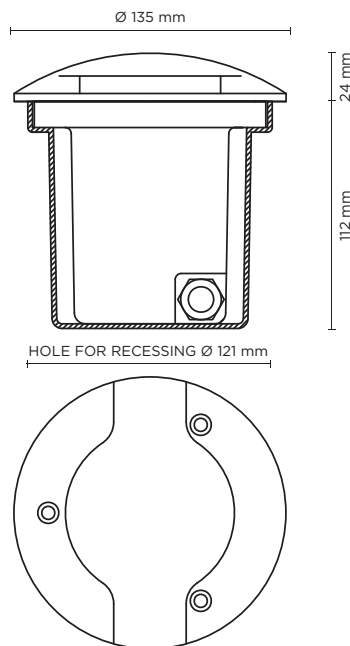

Technical features

201023P

HYDROFLOOR MINI 02 GU10

Round ground-recessed luminaire for outdoor installation, Phospho-chromatised and polyester powder coated die-cast copper-free aluminium body and protective cover, tempered safety glass, moulded silicone gasket. GU10 LED / halogen. IP67 rating.

Technical data

Wattage	35 WATT MAX
IP Rating	IP67
IK Rating	IK09
Material	high corrosion resistance die-cast copper-free aluminum body
Coating	Polyester powder coating with phosphochromating pre-finish
Light source	GU10 base, MAX 35W
Available also	GU5.3 12V version
Screws	Stainless steel
Static weight resistance	Max 5000 Kg
Gasket	Silicone rubber
Glass	Tempered
Cable gland	M20
Gross weight	1,20 Kg
Included	Polypropilene recessing box